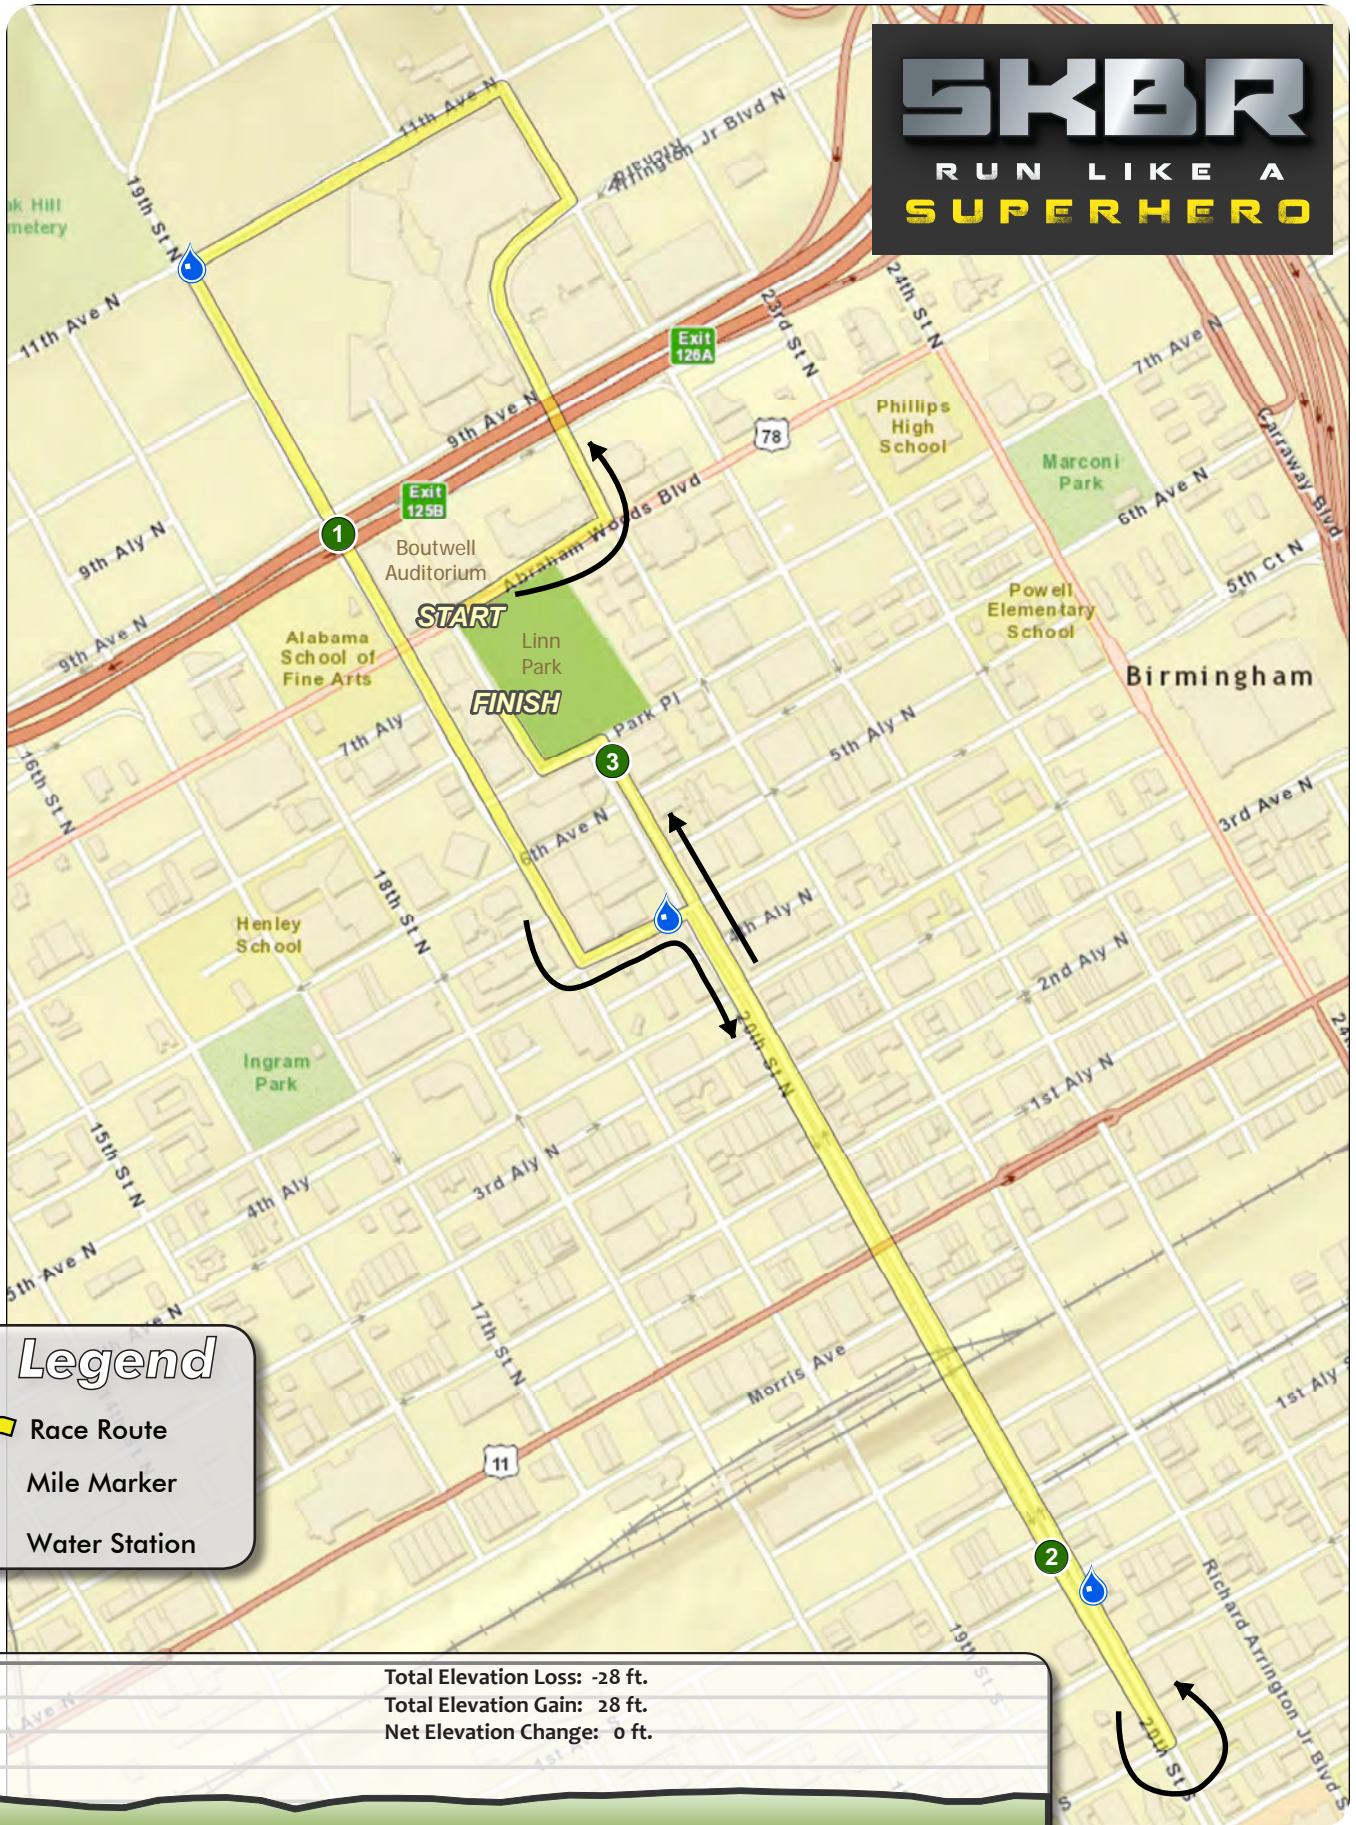

SKBR

RUN LIKE A
SUPERHERO

Legend

- Race Route
- Mile Marker
- Water Station